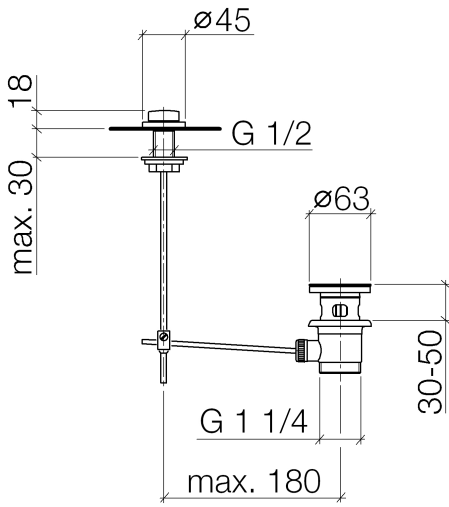

Basin Waste with knob for deck mounting 1 1/4" - Dark Chrome

IMO

10 200 970

Fits: IMO, LULU, MADISON, MEM, TARA,
CL.1, LISSÉ, VAIA, META, CYO

	Dark Chrome	10 200 970-19
	Chrome	10 200 970-00
	Brushed Platinum	10 200 970-06
	Platinum	10 200 970-08
	Durabronze (23kt Gold)	10 200 970-09
	Light Gold	10 200 970-26
	Brushed Light Gold	10 200 970-27
	Brushed Durabronze (23kt Gold)	10 200 970-28
	Matte Black	10 200 970-33
	Brushed Bronze	10 200 970-42
	Brushed Champagne (22kt Gold)	10 200 970-46
	Champagne (22kt Gold)	10 200 970-47
	Brushed Chrome	10 200 970-93
	Brushed Dark Platinum	10 200 970-99

Basin Waste with knob for deck mounting 1 1/4" - Dark Chrome

IMO

10 200 970

Only suitable for basins with an overflow.

10 200 970

10 200 970

Parts for other
finishes can be found
here: [Chrome](#)